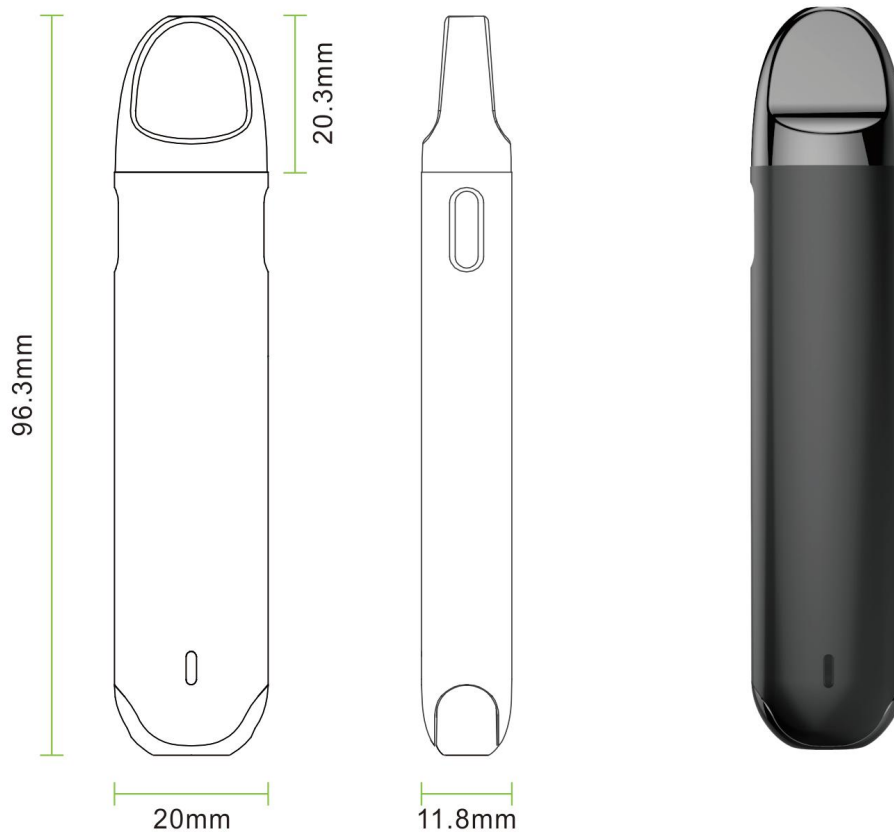

# Product Specification

Product Model: **DP30**

Product Type: **Disposable**

<b>Version</b>	1	<b>Effective Date</b>	5/26/2020
<b>R&amp;D Dept.</b>	0100	<b>Page</b>	4

## 1. Dimension (Picture and Description)

**Description:** Disposable vape pen

**Appearance:** There are no scratches, cracks, stains, uneven colors, unclear logos, and fades on the appearance of this product.

### 3. Main Technical Parameter

<b>Item</b>	<b>Parameter</b>
Dimension	96.3x20x11.8(mm)
Weight	18.9g
Tank Volume	1.0ml
Resistance	1.2Ω
Aperture Size	1.6mm
Aperture Number	4
Battery Capacity	300mAh
Heating Core Material	Ceramic
Tank Material	PCTG
Center Post	SS
Output Voltage	3.5V
Charging Voltage	4.5-6V
Battery Life	300 Cycles
Storage Temperature	23°C±5°C
Working Temperature	-10°C~+50°C
Timeout Protection	Flash Twice
Short Circuit Protection	Stay on for 2 Seconds
Low Voltage Protection	Flash 10 Times